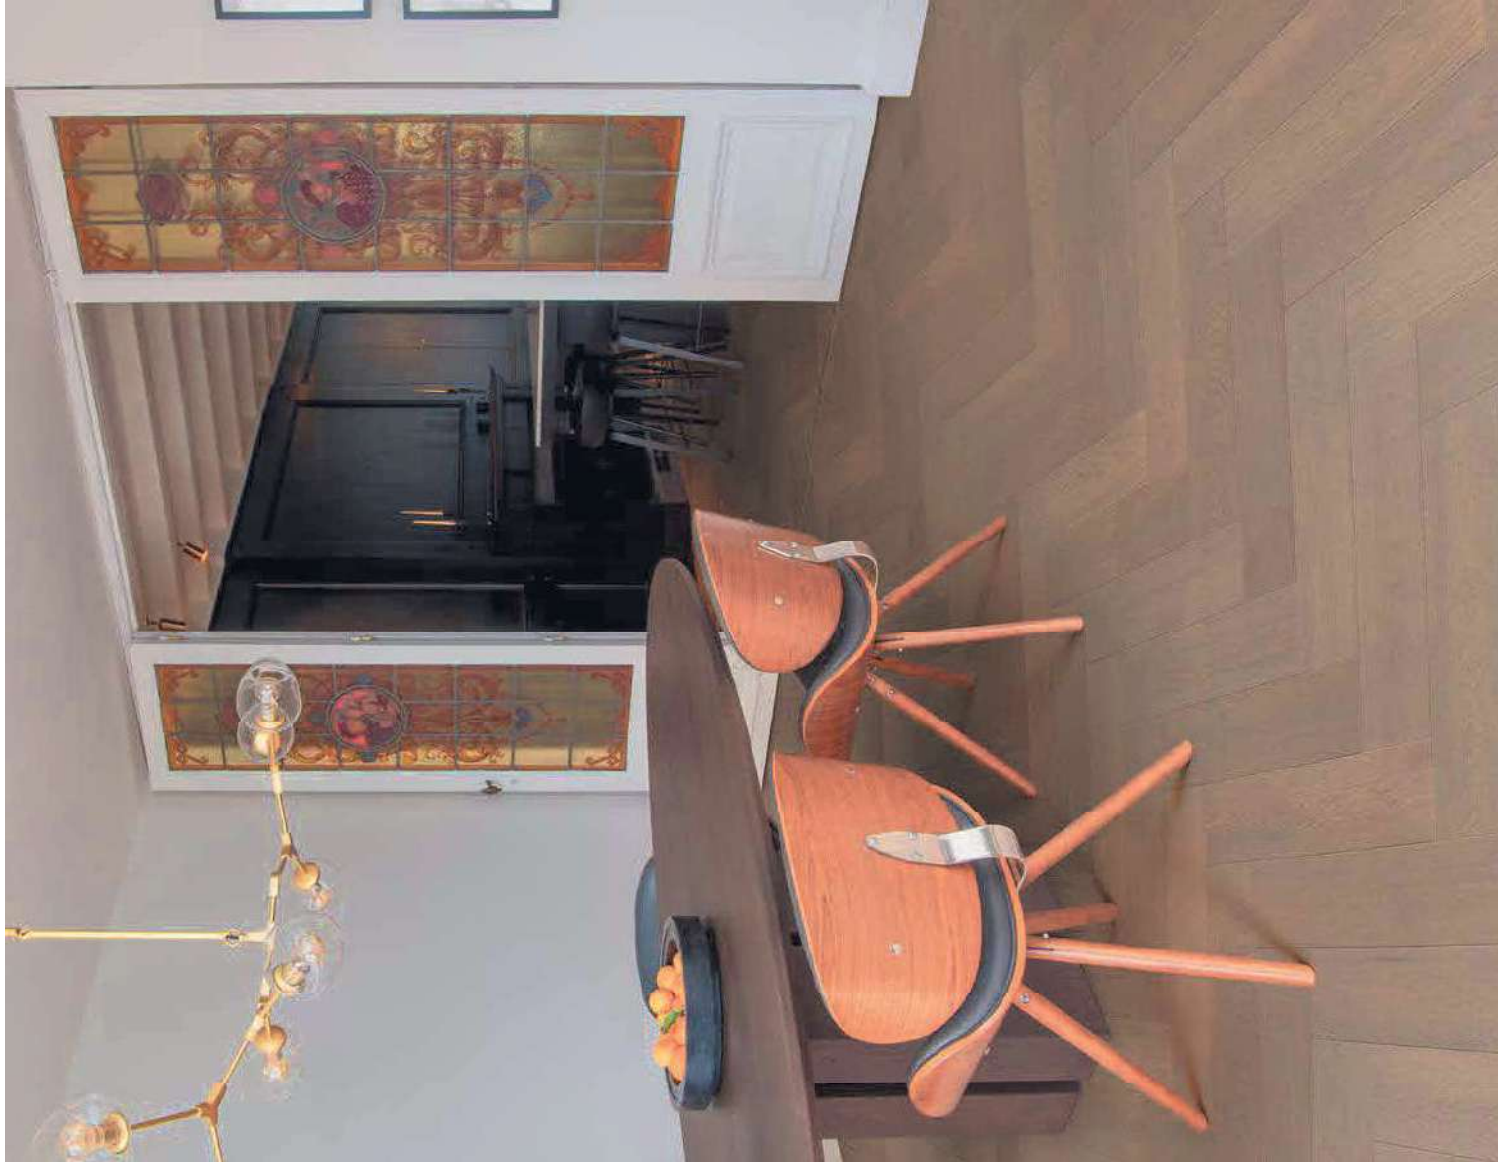

Disegno

Manhattan grey oak matt
DIS5673TU