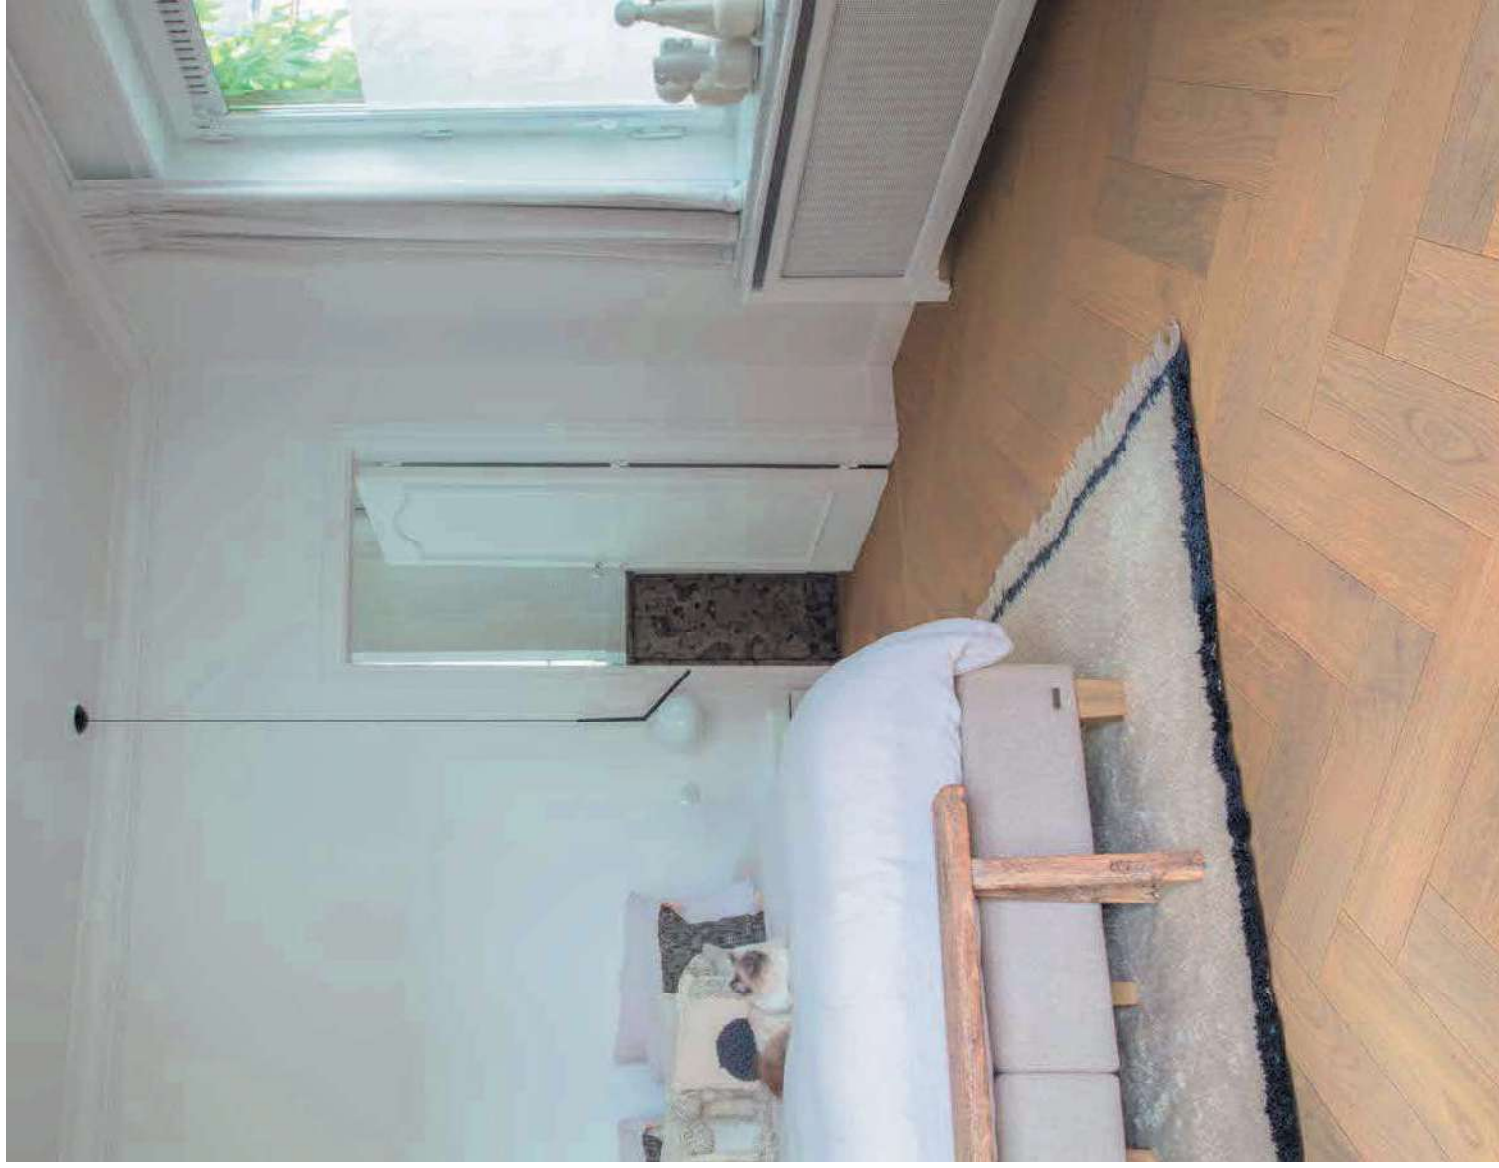

DIMENSIONS	BOX	BEVELS	TOP LAYER	WARRANTY
580 x 145 x 13.5 mm	12 planks = 1,009 m ²		2.5 mm	LIFETIME WARRANTY DOMESTIC USE 15 YEAR WOOD FOR LIFE WARRANTY

Disegno

Luna grey oak extra matt
DIS5403TU

 QUICK-STEP®