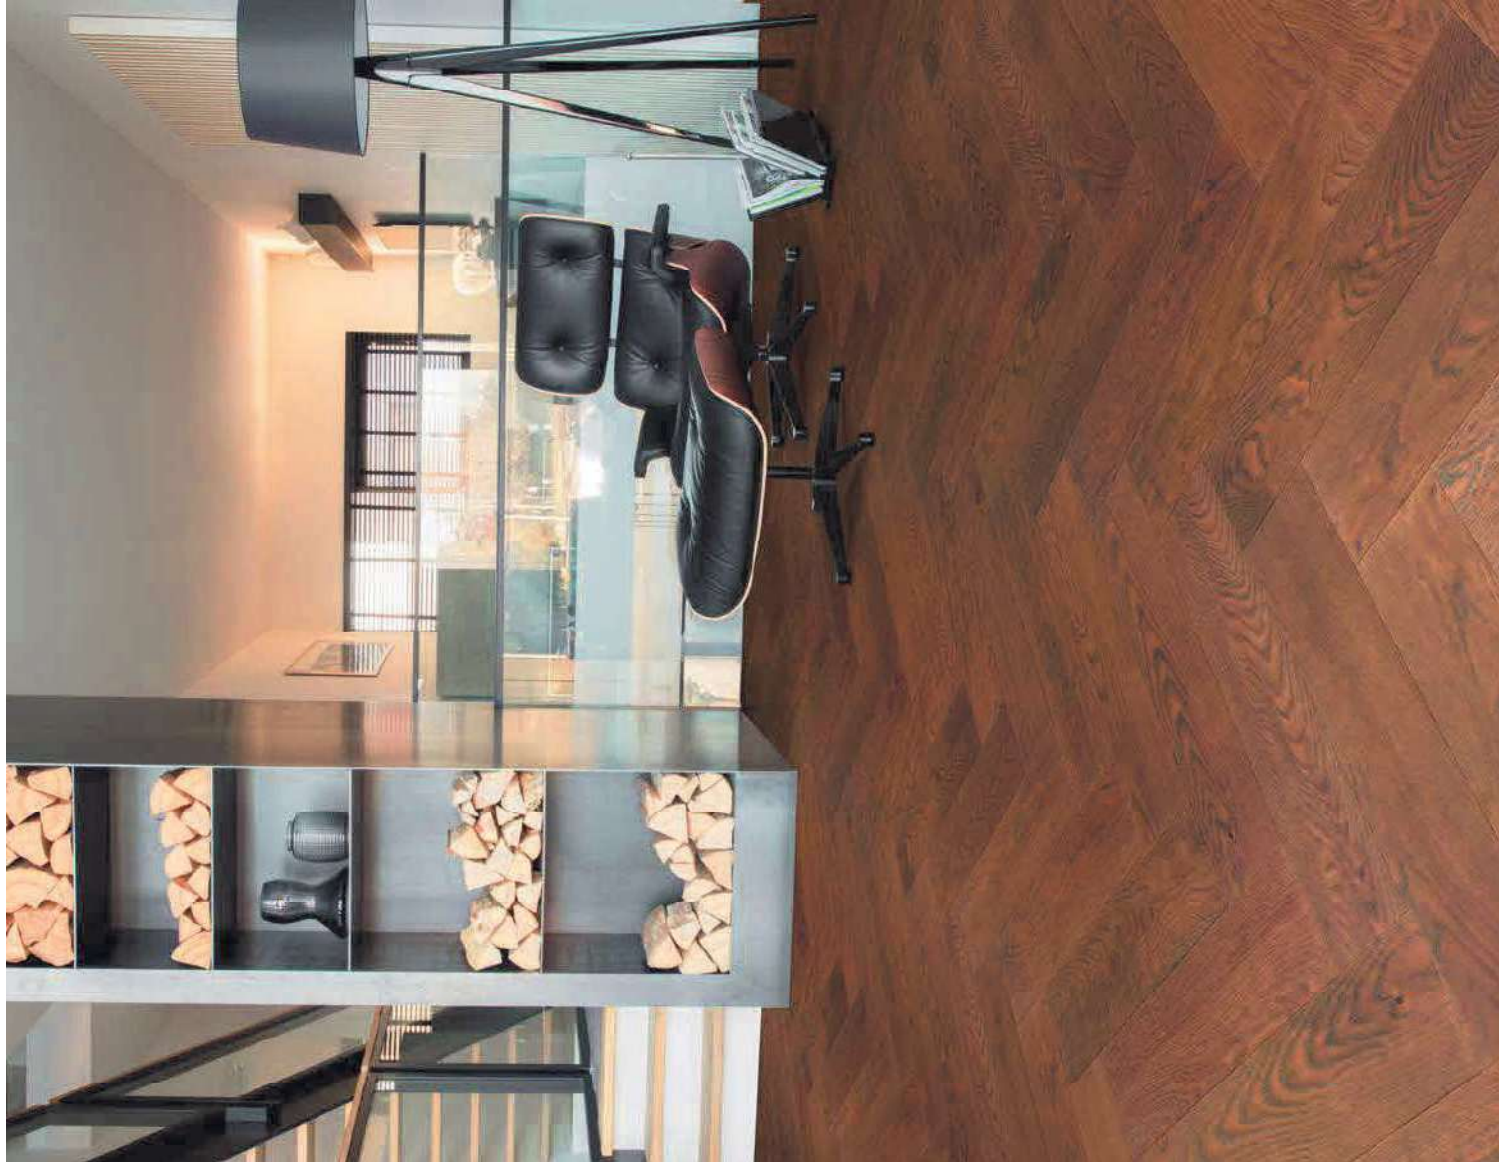

Disegno

Manhattan grey oak matt
DIS5673TU

 QUICK-STEP®

Disegno

Urban walnut extra matt
DIS5622U

QUICK-STEP

A heart for your home and our planet

The following labels demonstrate that your flooring complies with the strictest environmental and health standards: